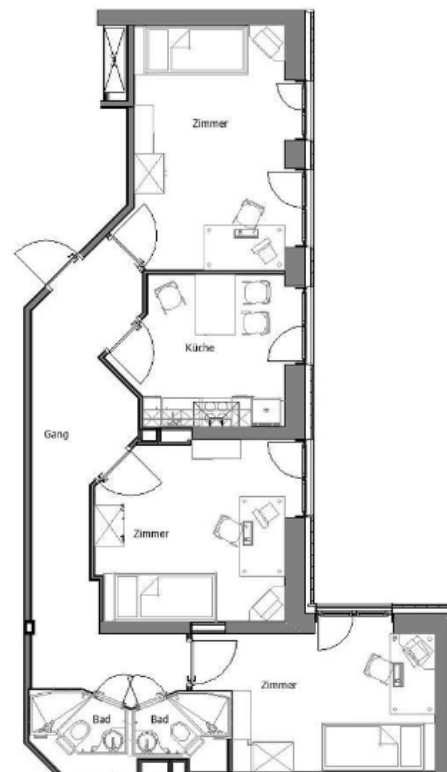

Rechengasse 7 (R7)

Apartment Category F (Red House)

3 single rooms