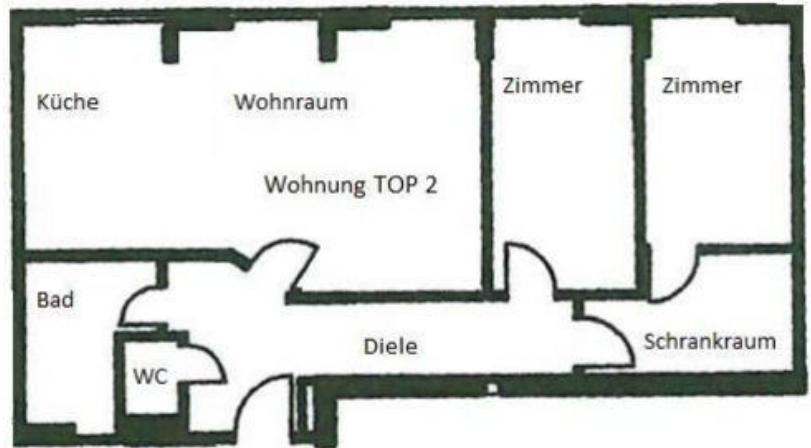

**Apartment for 1 or 2 persons
or a family**

78m²

Rechengasse 7 (R7)

Top 2