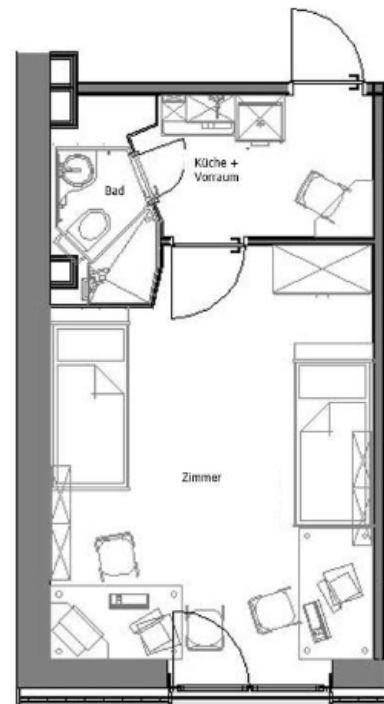

Apartments for 1 or 2 persons

21m²–26m²

Rechengasse 7 (R7)

Apartment Category D (Red House)

26m² (living area and kitchen in one room)

Rechengasse 7 (R7)

Apartment Category E (Red House)

21m² (living area and kitchen separate)